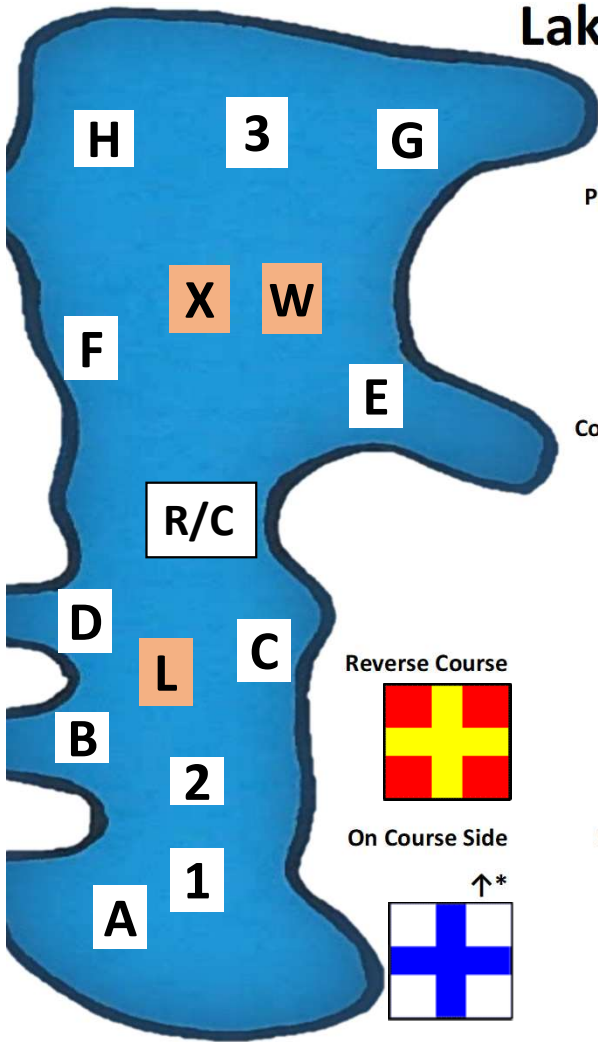

Lake Mission Viejo Yacht Club

Course Chart - 01 Jan 2024

Preparatory Flag

↑* ↓-

Come Within Hail

↑*

Reverse Course

Twice Around

On Course Side

↑*

Shorten Course

↑**

STARTING PROCEDURE:

- Multiple Sounds - Attention
- Class Flag Up - 1 Sound - 3 Minutes
- Prep. Flag Up - 1 Sound - 2 Minutes
- Prep. Flag Down - 1 Long Sound - 1 Minute
- Class Flag Down - 1 Sound - START

MARKS:

- W and L are Orange Balls
- X is an Orange Flag
- All others are white buoys
- Round all marks to Port

FLAGS:

Postponment

↑** ↓*

General Recall

↑** ↓*

Life Jacket

Required

↑*

1	F	16	X	31	W	46	E
2	F-C	17	X-L	32	W-L	47	E-L
3	F-L	18	X-D	33	W-D	48	E-D
4	F-D-L-F-L	19	X-B	34	W-B	49	E-B
5	H	20	X-L-X	35	W-L-W	50	E-L-E
6	H-C	21	X-D-X	36	W-D-W	51	E-D-E
7	H-L	22	X-B-X	37	W-B-W	52	E-B-E
8	G-D	23	X-F-L	38	W-F-L	53	E-F-L
9	G-B	24	X-F-L-X-L	39	W-F-L-W-L	54	E-F-L-E-L
10	G-A	25	X-F-D-X-D	40	W-F-D-W-D	55	E-F-D-E-D
11	G-F-G	26	X-F-B-X-B	41	W-F-B-W-B	56	E-F-B-E-B
12	G-D-G	27	3-1	42	3-1-3	57	X-F-E-X
13	G-B-G	28	3-2	43	3-2-3	58	W-F-E-X
14	G-F-D-G-D	29	3-A	44	3-A-3	59	W-F-E-F-E-X
15	G-F-B-G-B	30	3-F-1-3-1	45	3-F-2-3-2	60	R/C-HAIL